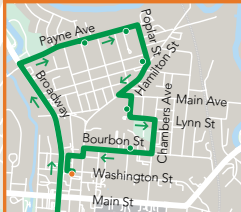

Timepoints
Times for these locations are shown on the schedule. Please arrive at your stop a few minutes early.

Downtown Transfer Stop
Transfer between routes at this location.

Downtown Transfer Stop

Downtown Transfer Stop
Route 1
Route 2

Route 2

Deviation Zone
The RIDE bus will travel up to ½ mile off the route to pick you up. Call 800-456-6588 at least 24 hours ahead to schedule your pickup.

Bluegrass RIDE

800-456-6588
BluegrassRide.org

Route 1

Rt 1 Southbound from Downtown Transfer Stop

Rt 1 Northbound to Downtown Transfer Stop

Service may be delayed due to inclement weather. Bluegrass RIDE will operate on clear roads only. Schedules, routes, fares and policies subject to change. See BluegrassRide.org for updates. Map for reference only. Accuracy is not guaranteed. Visit BluegrassRide.org for complete rules and policies.