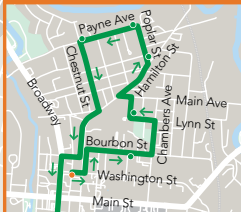

Timepoints
Times for these locations are shown on the schedule. Please arrive at your stop a few minutes early.

Downtown Transfer Stop
Transfer between routes at this location.

Downtown Transfer Stop

Downtown Transfer Stop
Route 1
Route 2

Route 2

Deviation Zone
The RIDE bus will travel up to ½ mile off the route to pick you up. Call 800-456-6588 at least 24 hours ahead to schedule your pickup.

Bluegrass RIDE

800-456-6588
BluegrassRide.org

Route 1

Rt 1 Southbound from Downtown Transfer Stop

Rt 1 Northbound to Downtown Transfer Stop

Service may be delayed due to inclement weather. Bluegrass RIDE will operate on clear roads only. Schedules, routes, fares and policies subject to change. See BluegrassRide.org for updates. Map for reference only. Accuracy is not guaranteed. Visit BluegrassRide.org for complete rules and policies.