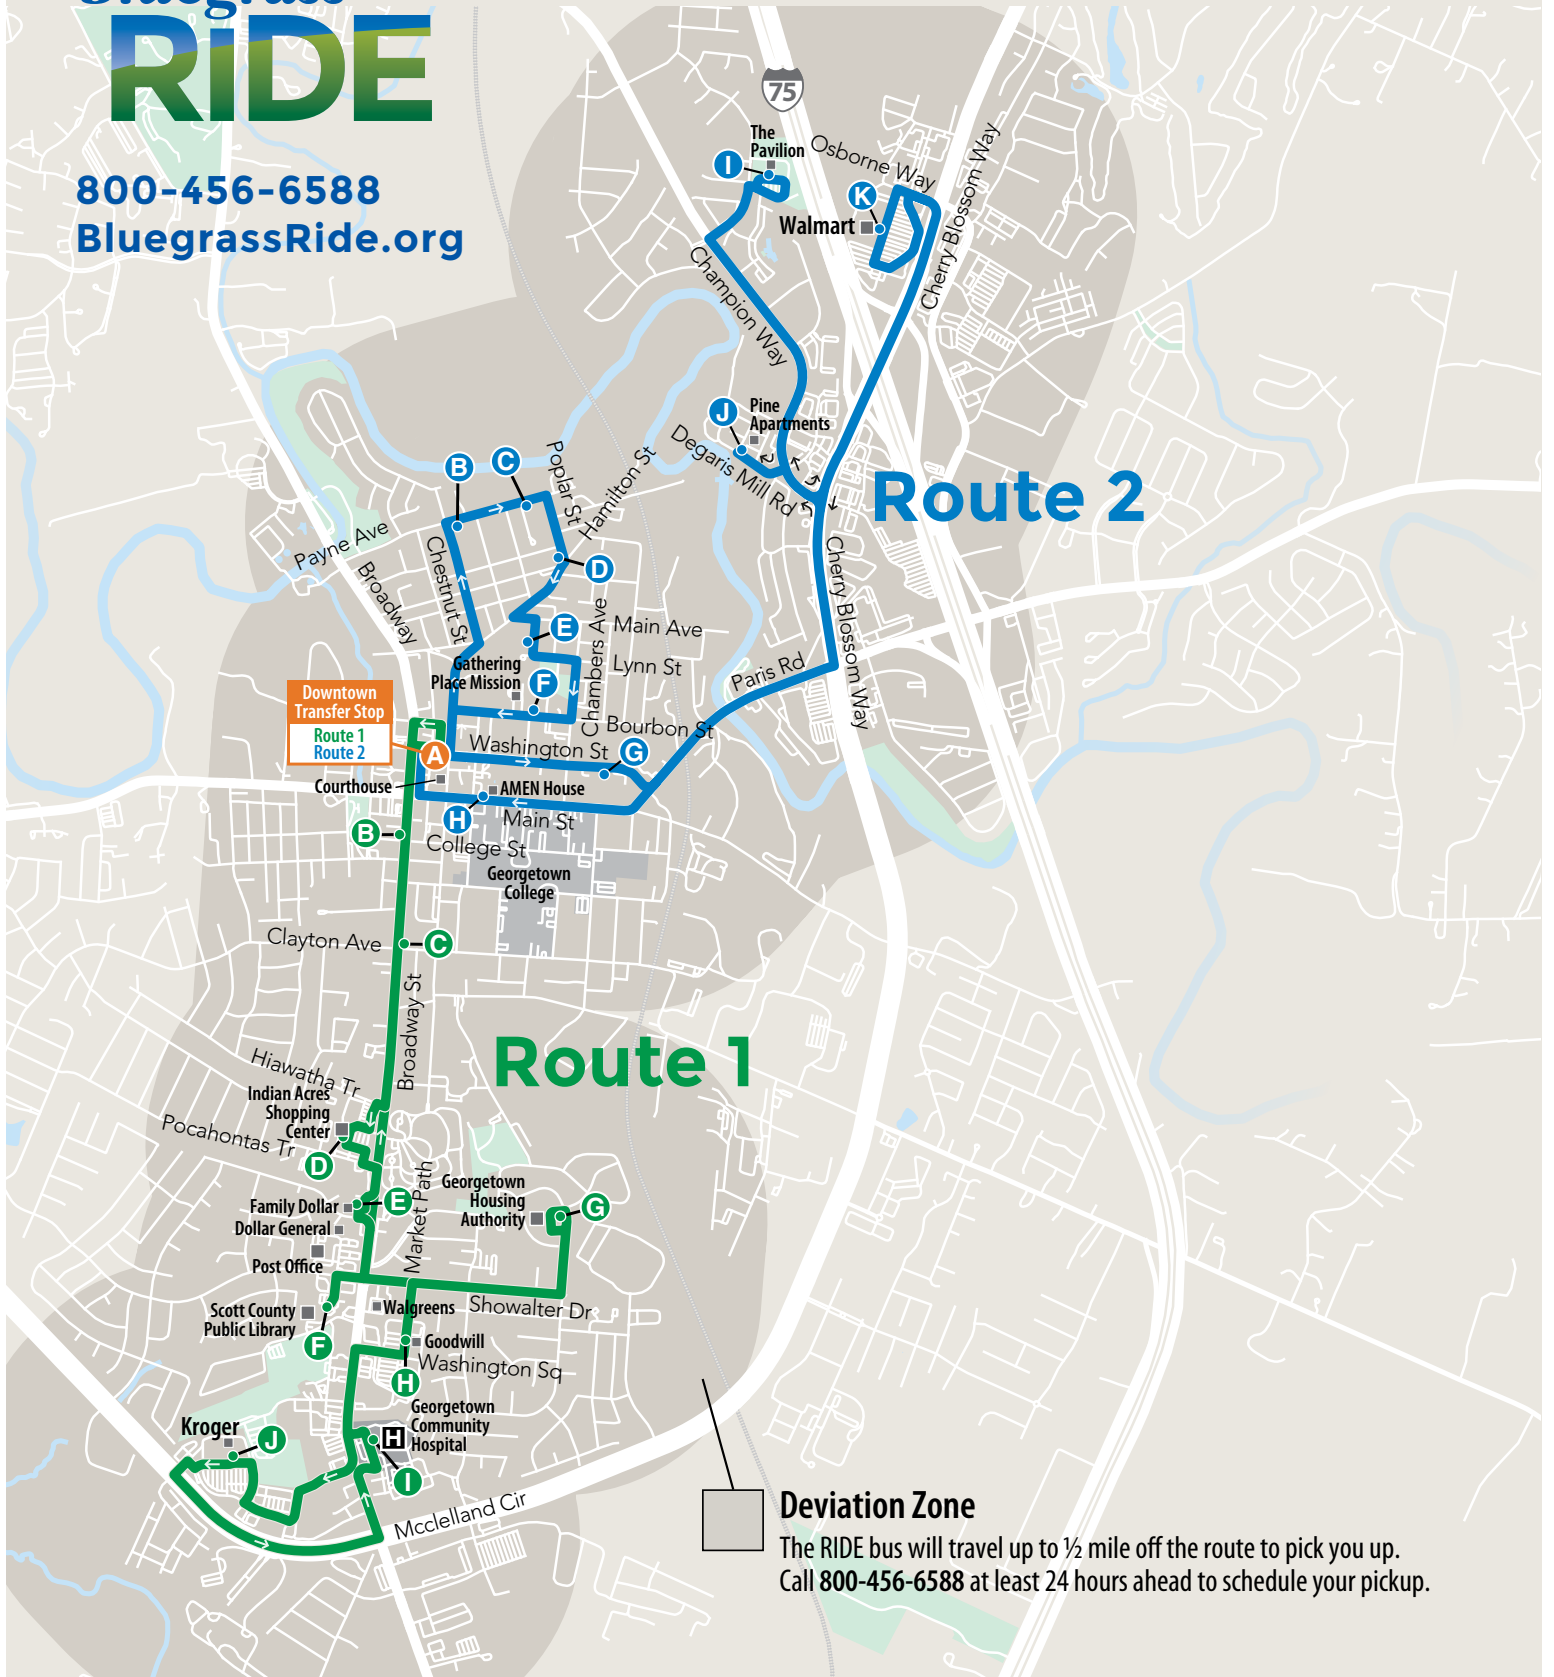

You will find our new bus stops at all your favorite places in Georgetown. See the map for the one closest to you. If you need to change from one bus route to another, the two routes will offer a convenient connection at the Downtown Transfer Stop at Washington and Court.

Timepoints
Times for these locations are shown on the schedule. Please arrive at your stop a few minutes early.

Downtown Transfer Stop
Transfer between routes at this location.

Downtown Transfer Stop

Downtown Transfer Stop
Route 1
Route 2

800-456-6588

BluegrassRide.org

Effective January 16, 2023

Georgetown Saturday Service

Bluegrass RIDE

800-456-6588

BluegrassRide.org

Deviation Zone
The RIDE bus will travel up to 1/2 mile off the route to pick you up.
Call 800-456-6588 at least 24 hours ahead to schedule your pickup.